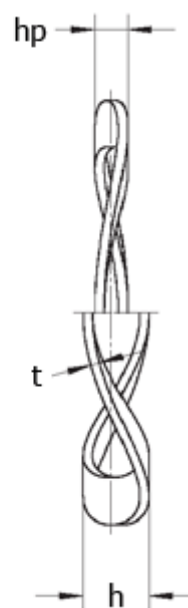

Data Sheet

Article number: 22014010

Description: Wave washer L&M 119x109x0,5 K3
for bearing : 6213, 6311, 6409

Measures

$d1$ = 107.00
 $d2$ = 117.00
F (N) at hp = 280.0
For bearing = 6213, 6311, 6409
 h = 4.4
 hp = 2.00
 t = 0.50
Waves = 7

Weight (kg) / 100 pcs = 0.695